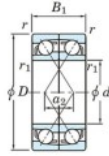

Deep groove ball bearing single row 7409-DF-JTEKT - 7409-DF-JTEKT

<https://www.123bearing.ca/bearing-housing/deep-groove-bearing/single-row/7409-df-jtekt>

Boundary dimensions

Apply to ball bearings Face to face (DF)

Bearing No.	Boundary dimensions(mm)					Basic load ratings(kN)		Fatigue load limit(kN)		factor	Limiting speeds(min-1)
	d	D	B	r1(min)	r1(max)	Cr	Cor	Cu	C0		
7409DF	45	120	58	2	1	185	120	9.3	-	-	3300

PRODUCT FEATURES

Brand	JTEKT
N° Ean13	3616060649935
Inside diameter	45 mm
Inside diameter	1.772" inch
Outside diameter	120 mm
Outside diameter	4.724" inch
Thickness	58 mm
Thickness	2.283" inch
Limiting speed	3300 rpm
Dynamic load	185 kN
Static load	120 kN
Packaging	1