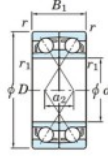

## Deep groove ball bearing single row 7310-DF-JTEKT - 7310-DF-JTEKT

<https://www.123bearing.ca/bearing-housing/deep-groove-bearing/single-row/7310-df-jtekt>

Boundary dimensions

Angular ball bearings Face to face (DF)

Bearing No.	Boundary dimensions(mm)						Basic load ratings(kN)		Fatigue load factor		Limiting speeds(min-1)
	d	D	B	r1	r2	Cr	C0r	C02	f0	Grease lub.	
7310DF	50	110	54	2	1	151	105	7.35	-	4600	

## PRODUCT FEATURES

Brand	JTEKT
N° Ean13	4549250295362
Inside diameter	50 mm
Outside diameter	110 mm
Thickness	54 mm
Limiting speed	4600 rpm
Dynamic load	151 kN
Static load	105 kN
Packaging	1

[contact@123bearing.ca](mailto:contact@123bearing.ca)