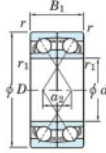

## Deep groove ball bearing single row 7311-CDF-JTEKT - 7311-CDF-JTEKT

<https://www.123bearing.ca/bearing-housing/deep-groove-bearing/single-row/7311-cdf-jtekt>

Boundary dimensions

4 (single row) bearings Face to face (DF)

Bearing No.	Boundary dimensions(mm)					Basic load ratings(kN)		Fatigue load limit(kN)		factor	Limiting speeds(min-1)
	d	D	B	r1(min)	r1(max)	Cz	C0r	Cz	r0		
7311CDF	55	120	58	2	1	187	132	9.85	13.4		5900

### PRODUCT FEATURES

Brand	JTEKT
N° Ean13	3616060650054
Inside diameter	55 mm
Inside diameter	2.165" inch
Outside diameter	120 mm
Outside diameter	4.724" inch
Thickness	58 mm
Thickness	2.283" inch
Limiting speed	5900 rpm
Dynamic load	187 kN
Static load	132 kN
Packaging	1