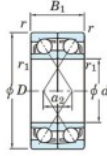

Deep groove ball bearing single row 7312-CDF-JTEKT - 7312-CDF-JTEKT

<https://www.123bearing.ca/bearing-housing/deep-groove-bearing/single-row/7312-cdf-jtekt>

Boundary dimensions

Single ball bearings Face to face (DF)

Bearing No.	Boundary dimensions(mm)					Basic load ratings(kN)		Fatigue load limit(kN)	factor	Limiting speeds(min-1)
	d	D	B	r1(min)	r1(max)	Cr	C0r			
7312CDF	60	130	62	2.1	1.1	213	153	11.4	13.4	5400

PRODUCT FEATURES