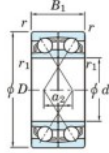

Deep groove ball bearing single row 7214-DF-JTEKT - 7214-DF-JTEKT

<https://www.123bearing.ca/bearing-housing/deep-groove-bearing/single-row/7214-df-jtekt>

Boundary dimensions

Single row bearings Face to face (DF)

Bearing No.	Boundary dimensions(mm)						Basic load ratings(kN)		Fatigue load limit(kN)		factor	Limiting speeds(min-1) Grease lub.
	d	D	B	r (mm)	r1 (mm)	Cr	Cor	Cu	f0			
7214DF	70	125	48	1.5	1	155	127	7.8	-	-	3900	