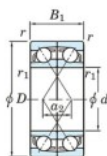

Deep groove ball bearing single row 7216-DF-JTEKT - 7216-DF-JTEKT

<https://www.123bearing.ca/bearing-housing/deep-groove-bearing/single-row/7216-df-jtekt>

Boundary dimensions

Single ball bearings Face to face (DF)

Bearing No.	Boundary dimensions(mm)					Basic load ratings(kN)		Fatigue load limit(kN)		factor	Limiting speeds(min-1)
	d	D	B	r1(min)	r1(max)	Cr	C0r	C0	10		
7216DF	80	140	52	2	1	181	152	8.8	-	-	3400

PRODUCT FEATURES