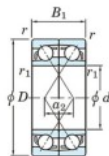

## Deep groove ball bearing single row 7216-CDF-JTEKT - 7216-CDF-JTEKT

<https://www.123bearing.ca/bearing-housing/deep-groove-bearing/single-row/7216-cdf-jtekt>

Boundary dimensions

Angular ball bearings Face to face (DF)

Bearing No.	Boundary dimensions(mm)					Basic load ratings(kN)		Fatigue load limit(kN)		Factor	Limiting speeds(min-1)
	d	D	B	r1(min)	r1(max)	Cr	C0r	C0r	r0		
7216CDF	80	140	52	2	1	197	165	10	14.7		4700

### PRODUCT FEATURES

Brand	JTEKT
N° Ean13	3616060650313
Inside diameter	80 mm
Inside diameter	3.15" inch
Outside diameter	140 mm
Outside diameter	5.512" inch
Thickness	52 mm
Thickness	2.047" inch
Limiting speed	4700 rpm
Dynamic load	197 kN
Static load	165 kN
Packaging	1