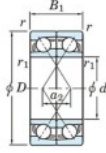

Deep groove ball bearing single row 7316-CDF-JTEKT - 7316-CDF-JTEKT

<https://www.123bearing.ca/bearing-housing/deep-groove-bearing/single-row/7316-cdf-jtekt>

Boundary dimensions

Angular ball bearings Face to face (DF)

Bearing No.	Boundary dimensions (mm)						Basic load ratings (kN)		Fatigue load limit (kN)		Limiting speeds (min-1)
	d	D	B	r (min)	r1 (min)	Cr	Cor	C0	10 Grease lub.		
7316CDF	80	170	78	2.1	1.1	321	255	16.8	13.5	4100	

PRODUCT FEATURES

Brand	JTEKT
N° Ean13	3616060650344
Inside diameter	80 mm
Outside diameter	170 mm
Thickness	78 mm
Limiting speed	4100 rpm
Dynamic load	321 kN
Static load	255 kN
Packaging	1

contact@123bearing.ca