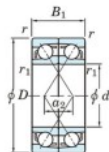

Deep groove ball bearing single row 7217-DF-JTEKT - 7217-DF-JTEKT

<https://www.123bearing.ca/bearing-housing/deep-groove-bearing/single-row/7217-df-jtekt>

Boundary dimensions

Guide ball bearings Face to face (DF)

Bearing No.	Boundary dimensions(mm)						Basic load ratings(kN)		Fatigue load limit(kN)	factor	Limiting speeds(min-1)
	d	D	B	r1(min)	r1(max)	Cr	Cor	Cu	f0	Grease lub.	
7217DF	85	150	56	2	1	209	178	10	-	3200	

PRODUCT FEATURES

Brand	JTEKT
N° Ean13	3616060650351
Inside diameter	85 mm
Outside diameter	150 mm
Thickness	56 mm
Limiting speed	3200 rpm
Dynamic load	209 kN
Static load	178 kN
Packaging	1

contact@123bearing.ca