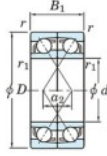

Deep groove ball bearing single row 7218-DF-JTEKT - 7218-DF-JTEKT

<https://www.123bearing.ca/bearing-housing/deep-groove-bearing/single-row/7218-df-jtekt>

Boundary dimensions

Single ball bearings Face to face (DF)

Bearing No.	Boundary dimensions(mm)					Basic load ratings(kN)		Fatigue load limit(kN)	factor	Limiting speeds(min-1)
	d	D	B	r (min)	r1 (min)	C _r	C _{0r}			
7218DF	90	160	60	2	1	239	206	11.3	-	3000

PRODUCT FEATURES