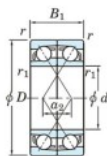

## Deep groove ball bearing single row 7318-BDF-JTEKT - 7318-BDF-JTEKT

<https://www.123bearing.ca/bearing-housing/deep-groove-bearing/single-row/7318-bdf-jtekt>

Boundary dimensions

Single ball bearings Face to face (DF)

Bearing No.	Boundary dimensions(mm)						Basic load ratings(kN)		Fatigue load limit(kN)		Factor	Limiting speeds(min-1)
	d	D	B	r1	r	Cr	C0r	C0	F0			
7318BDF	90	190	86	3	1.1	317	270	11.8	-	-	2000	

## PRODUCT FEATURES

Brand	JTEKT
N° Ean13	4549250202162
Inside diameter	90 mm
Outside diameter	190 mm
Thickness	86 mm
Limiting speed	2000 rpm
Dynamic load	317 kN
Static load	270 kN
Packaging	1

[contact@123bearing.ca](mailto:contact@123bearing.ca)