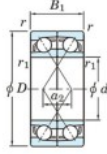

Deep groove ball bearing single row 7320-BDF-JTEKT - 7320-BDF-JTEKT

<https://www.123bearing.ca/bearing-housing/deep-groove-bearing/single-row/7320-bdf-jtekt>

Boundary dimensions

Single ball bearings Face to face (DF)

Bearing No.	Boundary dimensions(mm)					Basic load ratings(kN)		Fatigue load limit(kN) C0	factor f0	Limiting speeds(min-1) Grease lub.
	d	D	B	r1(min)	r1(max)	Cr	Cor			
7320BDF	100	215	94	3	1.1	386	356	14.6	-	1700

PRODUCT FEATURES

Brand	JTEKT
N° Ean13	3616060650559
Inside diameter	100 mm
Outside diameter	215 mm
Thickness	94 mm
Limiting speed	1700 rpm
Dynamic load	386 kN
Static load	356 kN
Packaging	1

contact@123bearing.ca