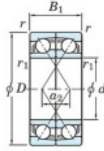

Deep groove ball bearing single row 7002-BDF-FY-JTEKT - 7002-BDF-FY-JTEKT

<https://www.123bearing.ca/bearing-housing/deep-groove-bearing/single-row/7002-bdf-fy-jtekt>

Boundary dimensions

Angular ball bearings Face to face (DF)

Bearing No.	Boundary dimensions(mm)					Basic load ratings(kN)		Fatigue load factor		Limiting speeds(min-1)
	d	D	B	r1(min)	r1(max)	C0	C0R	C0	f0	Grease Lub.
7002BDF FY	15	32	18	0.3	-	11.3	6.3	0.32	-	15000

PRODUCT FEATURES

Brand	JTEKT
N° Ean13	3616060650764
Inside diameter	15 mm
Outside diameter	32 mm
Thickness	18 mm
Limiting speed	15000 rpm
Dynamic load	11.3 kN
Static load	6.3 kN
Packaging	1

contact@123bearing.ca