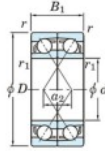

Deep groove ball bearing single row 7203-BDF-FY-JTEKT - 7203-BDF-FY-JTEKT

<https://www.123bearing.ca/bearing-housing/deep-groove-bearing/single-row/7203-bdf-fy-jtekt>

Boundary dimensions

For deep groove bearings Face to face (DF)

Bearing No.	Boundary dimensions(mm)					Basic load ratings(kN)		Fatigue load factor		Limiting speeds(min-1)
	d	D	B	r (mm)	r1 (mm)	C _r	C _{0r}	f ₀	Grease lub.	
7203BDF FY	17	40	24	0.6	-	19	10.1	0.66	-	12000