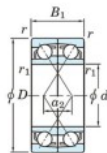

## Deep groove ball bearing single row 7904-CDF-FY-JTEKT - 7904-CDF-FY-JTEKT

<https://www.123bearing.ca/bearing-housing/deep-groove-bearing/single-row/7904-cdf-fy-jtekt>

Boundary dimensions

Single row bearings Face to face (FF)

Bearing No.	Boundary dimensions(mm)					Basic load ratings(kN)		Fatigue load limit(kN) C <sub>10</sub>	factor f <sub>0</sub>	Limiting speeds(min <sup>-1</sup> ) Grease lub.
	d	D	B	r1(min)	r1(max)	C <sub>r</sub>	C <sub>0r</sub>			
7904CDF FY	20	37	18	0.3	-	14.8	9.15	0.47	14.9	24000

## PRODUCT FEATURES

Brand	JTEKT
N° Ean13	3616060650931
Inside diameter	20 mm
Inside diameter	0.787" inch
Outside diameter	37 mm
Outside diameter	1.457" inch
Thickness	18 mm
Thickness	0.709" inch
Limiting speed	24000 rpm
Dynamic load	14.8 kN
Static load	9.15 kN
Packaging	1