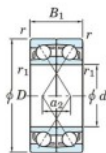

Deep groove ball bearing single row 7004-CDF-FY-JTEKT - 7004-CDF-FY-JTEKT

<https://www.123bearing.ca/bearing-housing/deep-groove-bearing/single-row/7004-cdf-fy-jtekt>

Boundary dimensions

For deep groove bearings Face to face (DF)

Bearing No.	Boundary dimensions(mm)					Basic load ratings(kN)		Fatigue load limit(kN)	factor	Limiting speeds(min-1)
	d	D	B	r1(min)	r1(max)	Cr	C0r			
7004CDF FY	20	42	24	0.6	-	22.6	13.2	0.9	14.1	21000

PRODUCT FEATURES

Brand	JTEKT
N° Ean13	3616060650962
Inside diameter	20 mm
Inside diameter	0.787" inch
Outside diameter	42 mm
Outside diameter	1.654" inch
Thickness	24 mm
Thickness	0.945" inch
Limiting speed	21000 rpm
Dynamic load	22.6 kN
Static load	13.2 kN
Packaging	1