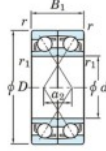

Deep groove ball bearing single row 7305-BDF-FY-JTEKT - 7305-BDF-FY-JTEKT

<https://www.123bearing.ca/bearing-housing/deep-groove-bearing/single-row/7305-bdf-fy-jtekt>

Boundary dimensions

40 balls ball bearings Face to face (FF)

Bearing No.	Boundary dimensions(mm)						Basic load ratings(kN)		Fatigue load factor		Limiting speeds(min-1)
	d	D	B	r (min)	r1 (min)	Cr	C0r	Cu	f0	Grease lub	
7305BDF FY	25	62	34	1.1	-	46.5	26.6	1.85	-	8300	