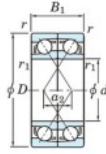

Deep groove ball bearing single row 7305-DF-FY-JTEKT - 7305-DF-FY-JTEKT

<https://www.123bearing.ca/bearing-housing/deep-groove-bearing/single-row/7305-df-fy-jtekt>

Boundary dimensions

Single ball bearings Face to face (FF)

Bearing No.	Boundary dimensions(mm)					Basic load ratings(kN)		Fatigue load factor		Limiting speeds(min-1)
	d	D	B	r (min)	r1 (min)	Cr	C0r	C0r	f0	Grease lub.
7305DF FY	25	62	34	1.1	-	50.3	28.8	2.1	-	11000

PRODUCT FEATURES

Brand	JTEKT
N° Ean13	3616060651136
Inside diameter	25 mm
Inside diameter	0.984" inch
Outside diameter	62 mm
Outside diameter	2.441" inch
Thickness	34 mm
Thickness	1.339" inch
Limiting speed	11000 rpm
Dynamic load	50.3 kN
Static load	28.8 kN
Packaging	1