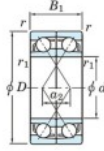

Deep groove ball bearing single row HAR-006-CDF-JTEKT - HAR-006-CDF-JTEKT

<https://www.123bearing.ca/bearing-housing/deep-groove-bearing/single-row/har-006-cdf-jtekt>

Boundary dimensions

Single row bearings Face to face (DF)

Bearing No.	Boundary dimensions(mm)					Basic load ratings(kN)		Fatigue load limit(kN)	factor	Limiting speeds(min-1)
	d	D	B	r (min)	r1 (min)	Cr	C0r	C0r	f0	Grease Lub.
HAR006CDF	30	55	26	1	-	-	9.75	-	7.9	21000