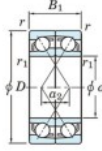

## Deep groove ball bearing single row 7206-BDF-FY-JTEKT - 7206-BDF-FY-JTEKT

<https://www.123bearing.ca/bearing-housing/deep-groove-bearing/single-row/7206-bdf-fy-jtekt>

Boundary dimensions

Angular ball bearings Face to face (FF)

Bearing No.	Boundary dimensions(mm)						Basic load ratings(kN)		Fatigue load factor		Limiting speeds(min-1)	
	d	D	B	r (mm)	r1 (mm)	Cr	Cor	Cu	f0	Grease	lub.	
7206BDF FY	30	62	32	1	-	39.5	25	1.55	-	-	7700	

## PRODUCT FEATURES

Brand	JTEKT
N° Ean13	3616060651228
Inside diameter	30 mm
Outside diameter	62 mm
Thickness	32 mm
Limiting speed	7700 rpm
Dynamic load	39.5 kN
Static load	25 kN
Packaging	1

[contact@123bearing.ca](mailto:contact@123bearing.ca)