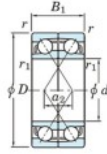

## Deep groove ball bearing single row 7206-DF-FY-JTEKT - 7206-DF-FY-JTEKT

<https://www.123bearing.ca/bearing-housing/deep-groove-bearing/single-row/7206-df-fy-jtekt>

Boundary dimensions

Single ball bearings Face to face (FF)

Bearing No.	Boundary dimensions(mm)					Basic load ratings(kN)		Fatigue load limit(kN)	factor	Limiting speeds(min-1)
	d	D	B	r1(min)	r1(max)	Cr	C0r			
7206DF FY	30	62	32	1	-	43.3	27.4	1.8	-	10000

## PRODUCT FEATURES

Brand	JTEKT
N° Ean13	3616060651235
Inside diameter	30 mm
Outside diameter	62 mm
Thickness	32 mm
Limiting speed	10000 rpm
Dynamic load	43.3 kN
Static load	27.4 kN
Packaging	1

[contact@123bearing.ca](mailto:contact@123bearing.ca)