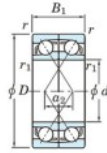

Deep groove ball bearing single row 7007-DF-FY-JTEKT - 7007-DF-FY-JTEKT

<https://www.123bearing.ca/bearing-housing/deep-groove-bearing/single-row/7007-df-fy-jtekt>

Boundary dimensions

Single row bearings Face to face (DF)

Bearing No.	Boundary dimensions(mm)					Basic load ratings(kN)		Fatigue load limit(kN)	factor	Limiting speeds(min-1)
	d	D	B	r1(min)	r1(max)	C _r	C _{0r}			
7007DF FY	35	62	28	1	-	35.5	25.2	1.5	-	9800

PRODUCT FEATURES