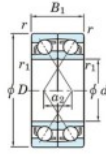

Deep groove ball bearing single row HAR-908-CDF-JTEKT - HAR-908-CDF-JTEKT

<https://www.123bearing.ca/bearing-housing/deep-groove-bearing/single-row/har-908-cdf-jtekt>

Boundary dimensions

Single ball bearings Face to face (FF)

Bearing No.	Boundary dimensions(mm)					Basic load ratings(kN)		Fatigue load factor		Limiting speeds(min-1)
	d	D	B	r1(min)	r2(min)	Cr	Cor	Cu	f0	Grease lub.
HAR908CDF	40	62	24	0.6	-	-	8.15	-	8.4	17000

PRODUCT FEATURES