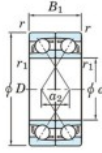

Deep groove ball bearing single row 7008-CDF-FY-JTEKT - 7008-CDF-FY-JTEKT

<https://www.123bearing.ca/bearing-housing/deep-groove-bearing/single-row/7008-cdf-fy-jtekt>

Boundary dimensions

Angular ball bearings Face to face (DF)

| Bearing No. | Boundary dimensions(mm) | | | | | Basic load ratings(kN) | | Fatigue load factor | | Limiting speeds(min-1) |
|-------------|-------------------------|----|----|---------|---------|------------------------|------|---------------------|------|------------------------|
| | d | D | B | r1(min) | r2(min) | Cr | C0r | Ca | f0 | Grease lub. |
| 7008CDF FY | 40 | 68 | 30 | 1 | - | 41.7 | 31.8 | 1.9 | 15.4 | 12000 |

PRODUCT FEATURES

| | |
|------------------|---------------|
| Brand | JTEKT |
| N° Ean13 | 3616060651495 |
| Inside diameter | 40 mm |
| Inside diameter | 1.575" inch |
| Outside diameter | 68 mm |
| Outside diameter | 2.677" inch |
| Thickness | 30 mm |
| Thickness | 1.181" inch |
| Limiting speed | 12000 rpm |
| Dynamic load | 41.7 kN |
| Static load | 31.8 kN |
| Packaging | 1 |