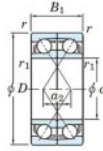

Deep groove ball bearing single row 7409-BDF-FY-JTEKT - 7409-BDF-FY-JTEKT

<https://www.123bearing.ca/bearing-housing/deep-groove-bearing/single-row/7409-bdf-fy-jtekt>

Boundary dimensions

Single ball bearings Face to face (FF)

Bearing No.	Boundary dimensions(mm)					Basic load ratings(kN)		Fatigue load factor		Limiting speeds(min-1)
	d	D	B	r1(min)	r1(max)	Cr	Cor	Cu	f0	Grease Lub.
7409BDF FY	45	120	58	2	-	160	100	7.2	-	3600

PRODUCT FEATURES

Brand	JTEKT
N° Ean13	3616060651501
Inside diameter	45 mm
Inside diameter	1.772" inch
Outside diameter	120 mm
Outside diameter	4.724" inch
Thickness	58 mm
Thickness	2.283" inch
Limiting speed	3600 rpm
Dynamic load	160 kN
Static load	100 kN
Packaging	1