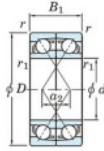

Deep groove ball bearing single row 7210-BDF-FY-JTEKT - 7210-BDF-FY-JTEKT

<https://www.123bearing.ca/bearing-housing/deep-groove-bearing/single-row/7210-bdf-fy-jtekt>

Boundary dimensions

Angular ball bearings Face to face (FF)

Bearing No.	Boundary dimensions(mm)					Basic load ratings(kN)		Fatigue load factor		Limiting speeds(min-1)
	d	D	B	r (mm)	r1 (mm)	C _r	C _{0r}	C _u	f ₀	Grease lub.
7210BDF FY	50	90	40	1.1	-	72.5	53.5	3.15	-	5100

PRODUCT FEATURES

Brand	JTEKT
N° Ean13	3616060651587
Inside diameter	50 mm
Inside diameter	1.969" inch
Outside diameter	90 mm
Outside diameter	3.543" inch
Thickness	40 mm
Thickness	1.575" inch
Limiting speed	5100 rpm
Dynamic load	72.5 kN
Static load	53.5 kN
Packaging	1