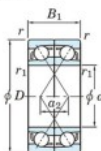

## Deep groove ball bearing single row 7210-CDF-FY-JTEKT - 7210-CDF-FY-JTEKT

<https://www.123bearing.ca/bearing-housing/deep-groove-bearing/single-row/7210-cdf-fy-jtekt>

Boundary dimensions

Angular ball bearings Face to face (DF)

Bearing No.	Boundary dimensions(mm)					Basic load ratings(kN)		Fatigue load factor		Limiting speeds(min-1)	
	d	D	B	r1(min)	r1(max)	Cr	Cor	f0	f0	Grease	Lub.
7210CDF FY	50	90	40	1.1	-	86.9	63.6	4.1	14.6		9400

## PRODUCT FEATURES

Brand	JTEKT
N° Ean13	3616060651600
Inside diameter	50 mm
Inside diameter	1.969" inch
Outside diameter	90 mm
Outside diameter	3.543" inch
Thickness	40 mm
Thickness	1.575" inch
Limiting speed	9400 rpm
Dynamic load	86.9 kN
Static load	63.6 kN
Packaging	1