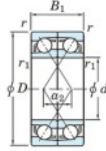

Deep groove ball bearing single row 7310-CDF-FY-JTEKT - 7310-CDF-FY-JTEKT

<https://www.123bearing.ca/bearing-housing/deep-groove-bearing/single-row/7310-cdf-fy-jtekt>

Boundary dimensions

Single ball bearings Face to face (FF)

Bearing No.	Boundary dimensions(mm)					Basic load ratings(kN)		Fatigue load factor		Limiting speeds(min-1)
	d	D	B	r1(min)	r1(max)	Cr	C0r	C0	F0	Grease lub.
7310CDF FY	50	110	54	2	-	153	103	7.7	13.4	8000

PRODUCT FEATURES

Brand	JTEKT
N° Ean13	3616060651631
Inside diameter	50 mm
Outside diameter	110 mm
Thickness	54 mm
Limiting speed	8000 rpm
Dynamic load	153 kN
Static load	103 kN
Packaging	1

contact@123bearing.ca