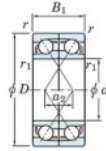

Deep groove ball bearing single row 7410-BDF-FY-JTEKT - 7410-BDF-FY-JTEKT

<https://www.123bearing.ca/bearing-housing/deep-groove-bearing/single-row/7410-bdf-fy-jtekt>

Boundary dimensions

Single ball bearings Face to face (DF)

Bearing No.	Boundary dimensions(mm)					Basic load ratings(kN)		Fatigue load factor		Limiting speeds(min-1)
	d	D	B	r1(min)	r1(max)	Cr	Cor	Cu	f0	Grease lub.
7410BDF FY	50	130	62	2.1	-	183	121	8.45	-	3300