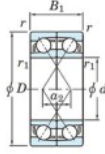

Deep groove ball bearing single row 7911-CDF-FY-JTEKT - 7911-CDF-FY-JTEKT

<https://www.123bearing.ca/bearing-housing/deep-groove-bearing/single-row/7911-cdf-fy-jtekt>

Boundary dimensions

Single ball bearings Face to face (DF)

Bearing No.	Boundary dimensions(mm)					Basic load ratings(kN)		Fatigue load limit(kN) C ₁₀	factor f ₀	Limiting speeds(min-1) Grease lub.
	d	D	B	r1(min)	r1(max)	C _r	C _{0r}			
7911CDF FY	55	80	26	1	-	40	37	1.95	16.3	10000

PRODUCT FEATURES

Brand	JTEKT
N° Ean13	3616060651679
Inside diameter	55 mm
Inside diameter	2.165" inch
Outside diameter	80 mm
Outside diameter	3.15" inch
Thickness	26 mm
Thickness	1.024" inch
Limiting speed	10000 rpm
Dynamic load	40 kN
Static load	37 kN
Packaging	1