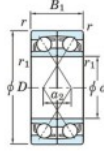

Deep groove ball bearing single row HAR-011-CDF-JTEKT - HAR-011-CDF-JTEKT

<https://www.123bearing.ca/bearing-housing/deep-groove-bearing/single-row/har-011-cdf-jtekt>

Boundary dimensions

Angular ball bearings Face to face (DF)

Bearing No.	Boundary dimensions(mm)					Basic load ratings(kN)		Fatigue load factor		Limiting speeds(min-1)
	d	D	B	r1(min)	r2(min)	C _r	C _{0r}	f ₀	Grease lub.	
HAR011CDF	55	90	36	1.1	-	-	19.8	-	8.4	12000