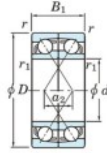

## Deep groove ball bearing single row 7011-BDF-FY-JTEKT - 7011-BDF-FY-JTEKT

<https://www.123bearing.ca/bearing-housing/deep-groove-bearing/single-row/7011-bdf-fy-jtekt>

Boundary dimensions

Single ball bearings Face to face (FF)

Bearing No.	Boundary dimensions (mm)					Basic load ratings (kN)		Fatigue load limit (kN)	factor	Limiting speeds (min <sup>-1</sup> )
	d	D	B	r (min)	r1 (min)	Cr	Cor	Cor	f0	Grease lub.
7011BDF FY	55	90	36	1.1	-	56.7	47.5	2.55	-	5000

## PRODUCT FEATURES

Brand	JTEKT
N° Ean13	3616060651693
Inside diameter	55 mm
Outside diameter	90 mm
Thickness	36 mm
Limiting speed	5000 rpm
Dynamic load	56.7 kN
Static load	47.5 kN
Packaging	1

[contact@123bearing.ca](mailto:contact@123bearing.ca)