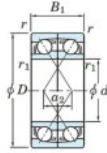

## Deep groove ball bearing single row 7311-BDF-FY-JTEKT - 7311-BDF-FY-JTEKT

<https://www.123bearing.ca/bearing-housing/deep-groove-bearing/single-row/7311-bdf-fy-jtekt>

Boundary dimensions

Single row bearings Face to face (FF)

| Bearing No. | Boundary dimensions(mm) |     |    |         |          | Basic load ratings(kN) |                 | Fatigue load limit(kN)<br>C <sub>10</sub> | factor<br>f0 | Limiting speeds(min-1)<br>Grease lub. |
|-------------|-------------------------|-----|----|---------|----------|------------------------|-----------------|---|--------------|---------------------------------------|
|             | d                       | D   | B  | r (min) | r1 (min) | C <sub>r</sub>         | C <sub>0r</sub> |   |              |                                       |
| 7311BDF FY  | 55                      | 120 | 58 | 2       | -        | 151                    | 104             | 6.8                                       | -            | 4000                                  |

## PRODUCT FEATURES

|                  |               |
|------------------|---------------|
| Brand            | JTEKT         |
| N° Ean13         | 3616060651754 |
| Inside diameter  | 55 mm         |
| Inside diameter  | 2.165" inch   |
| Outside diameter | 120 mm        |
| Outside diameter | 4.724" inch   |
| Thickness        | 58 mm         |
| Thickness        | 2.283" inch   |
| Limiting speed   | 4000 rpm      |
| Dynamic load     | 151 kN        |
| Static load      | 104 kN        |
| Packaging        | 1             |