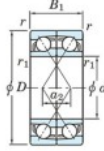

## Deep groove ball bearing single row 7311-DF-FY-JTEKT - 7311-DF-FY-JTEKT

<https://www.123bearing.ca/bearing-housing/deep-groove-bearing/single-row/7311-df-fy-jtekt>

Boundary dimensions

Angular ball bearings Face to face (DF)

Bearing No.	Boundary dimensions (mm)					Basic load ratings (kN)		Fatigue load limit (kN)	factor	Limiting speeds (min-1)
	d	D	B	r1 (min)	r2 (min)	Cr	Cor			
7311DF FY	55	120	58	2	-	164	113	7.9	-	5400

## PRODUCT FEATURES

Brand	JTEKT
N° Ean13	3616060651761
Inside diameter	55 mm
Inside diameter	2.165" inch
Outside diameter	120 mm
Outside diameter	4.724" inch
Thickness	58 mm
Thickness	2.283" inch
Limiting speed	5400 rpm
Dynamic load	164 kN
Static load	113 kN
Packaging	1