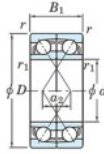

Deep groove ball bearing single row 7311-CDF-FY-JTEKT - 7311-CDF-FY-JTEKT

<https://www.123bearing.ca/bearing-housing/deep-groove-bearing/single-row/7311-cdf-fy-jtekt>

Boundary dimensions

Angular ball bearings Face to face (FF)

Bearing No.	Boundary dimensions (mm)					Basic load ratings (kN)		Fatigue load factor		Limiting speeds (min ⁻¹)
	d	D	B	r (min)	r1 (min)	Cr	Cor	f0	f0	Grease lub.
7311DF FY	55	120	58	2	-	164	113	7.9	-	5400