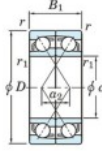

Deep groove ball bearing single row 7912-CDF-FY-JTEKT - 7912-CDF-FY-JTEKT

<https://www.123bearing.ca/bearing-housing/deep-groove-bearing/single-row/7912-cdf-fy-jtekt>

Boundary dimensions

Original ball bearings Face to face (DF)

Bearing No.	Boundary dimensions(mm)					Basic load ratings(kN)		Fatigue load factor		Limiting speeds(min-1)
	d	D	B	r (min)	r1 (min)	Cr	Cor	Du	f0	Grease lub.
7912CDF FY	60	85	26	1	-	47.2	43.6	2.35	16.3	9100

PRODUCT FEATURES

Brand	JTEKT
N° Ean13	3616060651815
Inside diameter	60 mm
Inside diameter	2.362" inch
Outside diameter	85 mm
Outside diameter	3.346" inch
Thickness	26 mm
Thickness	1.024" inch
Limiting speed	9100 rpm
Dynamic load	47.2 kN
Static load	43.6 kN
Packaging	1