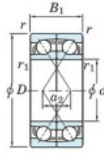

Deep groove ball bearing single row HAR-012-CDF-JTEKT - HAR-012-CDF-JTEKT

<https://www.123bearing.ca/bearing-housing/deep-groove-bearing/single-row/har-012-cdf-jtekt>

Boundary dimensions

For single row bearings Face to face (FF)

Bearing No.	Boundary dimensions(mm)					Basic load ratings(kN)		Fatigue load limit(kN)	factor	Limiting speeds(min-1)
	d	D	B	r1(min)	r1(max)	Cr	Cor	Cu	f0	Grease lub.
HAR012CDF	60	95	36	1.1	-	-	21.7	-	8.5	11000

PRODUCT FEATURES

Brand	JTEKT
N° Ean13	3616060651822
Inside diameter	60 mm
Inside diameter	2.362" inch
Outside diameter	95 mm
Outside diameter	3.74" inch
Thickness	36 mm
Thickness	1.417" inch
Limiting speed	11000 rpm
Static load	21.7 kN
Packaging	1