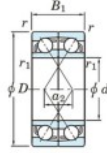

Deep groove ball bearing single row 7212-DF-FY-JTEKT - 7212-DF-FY-JTEKT

<https://www.123bearing.ca/bearing-housing/deep-groove-bearing/single-row/7212-df-fy-jtekt>

Boundary dimensions

Single ball bearings Face to face (DF)

Bearing No.	Boundary dimensions(mm)					Basic load ratings(kN)			Fatigue load factor	Limiting speeds(min-1)
	d	D	B	r1(mm)	r1(min)	Cr	Cor	Cu	f0	Grease lub.
7212DF FY	60	110	44	1.5	-	120	91.5	5.65	-	5500