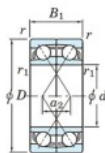

Deep groove ball bearing single row 7312-DF-FY-JTEKT - 7312-DF-FY-JTEKT

<https://www.123bearing.ca/bearing-housing/deep-groove-bearing/single-row/7312-df-fy-jtekt>

Boundary dimensions

Single row bearings Face to face (DF)

Bearing No.	Boundary dimensions (mm)					Basic load ratings (kN)		Fatigue load factor		Limiting speeds (min ⁻¹)
	d	D	B	r (min)	r1 (min)	C _r	C _{0r}	f ₀	Grease lub.	
7312DF FY	60	130	62	2.1	-	188	131	9.15	-	5000