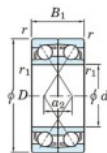

## Deep groove ball bearing single row 7013-BDF-FY-JTEKT - 7013-BDF-FY-JTEKT

<https://www.123bearing.ca/bearing-housing/deep-groove-bearing/single-row/7013-bdf-fy-jtekt>

Boundary dimensions

Single row bearings Face to face (FF)

Bearing No.	Boundary dimensions(mm)					Basic load ratings(kN)		Fatigue load limit(kN)	factor	Limiting speeds(min-1)
	d	D	B	r1(min)	r1(max)	Cr	Cor	C0r	f0	Grease lub.
7013BDF FY	65	100	36	1.1	-	61.2	56.6	2.95	-	4300

### PRODUCT FEATURES

Brand	JTEKT
N° Ean13	3616060651976
Inside diameter	65 mm
Inside diameter	2.559" inch
Outside diameter	100 mm
Outside diameter	3.937" inch
Thickness	36 mm
Thickness	1.417" inch
Limiting speed	4300 rpm
Dynamic load	61.2 kN
Static load	56.6 kN
Packaging	1