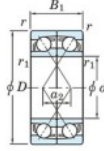

Deep groove ball bearing single row 7213-BDF-FY-JTEKT - 7213-BDF-FY-JTEKT

<https://www.123bearing.ca/bearing-housing/deep-groove-bearing/single-row/7213-bdf-fy-jtekt>

Boundary dimensions

Single row bearings Face to face (FF)

Bearing No.	Boundary dimensions(mm)					Basic load ratings(kN)		Fatigue load factor		Limiting speeds(min-1)
	d	D	B	r1(min)	r2(min)	Cr	C0r	Cu	F0	Grease lub.
7213BDF FY	65	120	46	1.5	-	124	98.7	5.8	-	3900