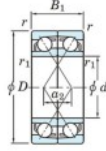

Deep groove ball bearing single row 7313-CDF-FY-JTEKT - 7313-CDF-FY-JTEKT

<https://www.123bearing.ca/bearing-housing/deep-groove-bearing/single-row/7313-cdf-fy-jtekt>

Boundary dimensions

Single ball bearings Face to face (FF)

Bearing No.	Boundary dimensions(mm)					Basic load ratings(kN)		Fatigue load limit(kN)		factor f0	Limiting speeds(min-1) Grease lub.
	d	D	B	r1(min)	r1(max)	Cr	C0r	Cu	10		
7313CDF FY	65	140	66	2.1	-	228	161	11.8	13.4		6300

PRODUCT FEATURES

Brand	JTEKT
N° Ean13	3616060652058
Inside diameter	65 mm
Inside diameter	2.559" inch
Outside diameter	140 mm
Outside diameter	5.512" inch
Thickness	66 mm
Thickness	2.598" inch
Limiting speed	6300 rpm
Dynamic load	228 kN
Static load	161 kN
Packaging	1