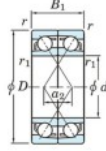

Deep groove ball bearing single row 7413-BDF-FY-JTEKT - 7413-BDF-FY-JTEKT

<https://www.123bearing.ca/bearing-housing/deep-groove-bearing/single-row/7413-bdf-fy-jtekt>

Boundary dimensions

40 balls bearing Face to face (DF)

Bearing No.	Boundary dimensions(mm)					Basic load ratings(kN)		Fatigue load limit(kN)	factor	Limiting speeds(min-1)
	d	D	B	r1(min)	r2(min)	Cr	Cor			
7413BDF FY	65	160	74	2.1	-	262	194	12.7	-	2600

PRODUCT FEATURES