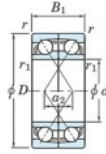

Deep groove ball bearing single row 7214-CDF-FY-JTEKT - 7214-CDF-FY-JTEKT

<https://www.123bearing.ca/bearing-housing/deep-groove-bearing/single-row/7214-cdf-fy-jtekt>

Boundary dimensions

Angular ball bearings Face to face (DF)

Bearing No.	Boundary dimensions(mm)				Basic load ratings(kN)		Fatigue load factor		Limiting speeds(min-1)	
	d	D	B	r1(min)	Cr	Cor	f0	Crmax lub.		
7214CDF FY	70	125	48	1.5	-	154	120	7.75	14.6	6700

PRODUCT FEATURES