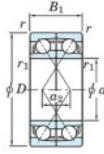

## Deep groove ball bearing single row 7314-DF-FY-JTEKT - 7314-DF-FY-JTEKT

<https://www.123bearing.ca/bearing-housing/deep-groove-bearing/single-row/7314-df-fy-jtekt>

Boundary dimensions

Angular ball bearings Face to face (DF)

Bearing No.	Boundary dimensions (mm)					Basic load ratings (kN)		Fatigue load factor		Limiting speeds (min-1)
	d	D	B	r (mm)	r1 (mm)	Cr	Cor	Cr	Cor	
7314DF FY	70	150	70	2.1	-	239	172	11.4	-	4300

## PRODUCT FEATURES

Brand	JTEKT
N° Ean13	3616060652195
Inside diameter	70 mm
Outside diameter	150 mm
Thickness	70 mm
Limiting speed	4300 rpm
Dynamic load	239 kN
Static load	172 kN
Packaging	1

[contact@123bearing.ca](mailto:contact@123bearing.ca)