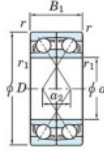

Deep groove ball bearing single row 7414-DF-FY-JTEKT - 7414-DF-FY-JTEKT

<https://www.123bearing.ca/bearing-housing/deep-groove-bearing/single-row/7414-df-fy-jtekt>

Boundary dimensions

Angular ball bearings Face to face (DF)

Bearing No.	Boundary dimensions(mm)					Basic load ratings(kN)		Fatigue load factor		Limiting speeds(min-1)
	d	D	B	r (mm)	r1 (mm)	Cr	Cor	Cu	f0	Grease lub.
7414DF FY	70	180	84	3	-	303	230	10.6	-	2700

PRODUCT FEATURES

Brand	JTEKT
N° Ean13	3616060652218
Inside diameter	70 mm
Inside diameter	2.756" inch
Outside diameter	180 mm
Outside diameter	7.087" inch
Thickness	84 mm
Thickness	3.307" inch
Limiting speed	2700 rpm
Dynamic load	303 kN
Static load	230 kN
Packaging	1