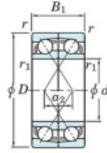

Deep groove ball bearing single row 7215-DF-FY-JTEKT - 7215-DF-FY-JTEKT

<https://www.123bearing.ca/bearing-housing/deep-groove-bearing/single-row/7215-df-fy-jtekt>

Boundary dimensions

Single ball bearings Face to face (DF)

Bearing No.	Boundary dimensions(mm)					Basic load ratings(kN)		Fatigue load limit(kN)	factor	Limiting speeds(min-1)
	d	D	B	r (min)	r1 (min)	Cr	C0r	C0r	f0	Grease lub.
7215DF FY	75	130	50	1.5	-	161	130	7.9	-	4600

PRODUCT FEATURES

Brand	JTEKT
N° Ean13	3616060652300
Inside diameter	75 mm
Inside diameter	2.953" inch
Outside diameter	130 mm
Outside diameter	5.118" inch
Thickness	50 mm
Thickness	1.969" inch
Limiting speed	4600 rpm
Dynamic load	161 kN
Static load	130 kN
Packaging	1