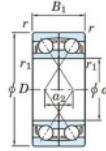

## Deep groove ball bearing single row 7215-CDF-FY-JTEKT - 7215-CDF-FY-JTEKT

<https://www.123bearing.ca/bearing-housing/deep-groove-bearing/single-row/7215-cdf-fy-jtekt>

Boundary dimensions

Wider ball bearings Face to face (FF)

Bearing No.	Boundary dimensions(mm)					Basic load ratings(kN)		Fatigue load factor		Limiting speeds(min-1)
	d	D	B	r1(min)	r1(max)	Cr	Cor	CU	FO	Grease lub.
7215CDF FY	75	130	50	1.5	-	175	141	8.95	14.6	6400

### PRODUCT FEATURES

Brand	JTEKT
N° Ean13	3616060652324
Inside diameter	75 mm
Outside diameter	130 mm
Thickness	50 mm
Limiting speed	6400 rpm
Dynamic load	175 kN
Static load	141 kN
Packaging	1

[contact@123bearing.ca](mailto:contact@123bearing.ca)