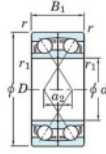

## Deep groove ball bearing single row 7315-BDF-FY-JTEKT - 7315-BDF-FY-JTEKT

<https://www.123bearing.ca/bearing-housing/deep-groove-bearing/single-row/7315-bdf-fy-jtekt>

Boundary dimensions

Single ball bearings Face to face (FF)

Bearing No.	Boundary dimensions(mm)					Basic load ratings(kN)		Fatigue load limit(kN)	factor	Limiting speeds(min-1)
	d	D	B	r1(min)	r2(min)	Cr	Cor	Co	f0	Grease Lub.
7315BDF FY	75	160	74	2.1	-	239	178	10.7	-	3000

## PRODUCT FEATURES

Brand	JTEKT
N° Ean13	3616060652331
Inside diameter	75 mm
Inside diameter	2.953" inch
Outside diameter	160 mm
Outside diameter	6.299" inch
Thickness	74 mm
Thickness	2.913" inch
Limiting speed	3000 rpm
Dynamic load	239 kN
Static load	178 kN
Packaging	1