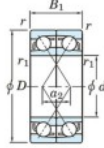

## Deep groove ball bearing single row 7016-BDF-FY-JTEKT - 7016-BDF-FY-JTEKT

<https://www.123bearing.ca/bearing-housing/deep-groove-bearing/single-row/7016-bdf-fy-jtekt>

Boundary dimensions

Angular ball bearings Face to face (FF)

Bearing No.	Boundary dimensions (mm)					Basic load ratings (kN)		Fatigue load factor		Limiting speeds (min-1)
	d	D	B	r (mm)	r1 (mm)	Cr	Cor	Cu	f0	Grease Lub.
7016BDF FY	80	125	44	1.1	-	97.1	91.3	4.75	-	3500

## PRODUCT FEATURES

Brand	JTEKT
N° Ean13	3616060652416
Inside diameter	80 mm
Inside diameter	3.15" inch
Outside diameter	125 mm
Outside diameter	4.921" inch
Thickness	44 mm
Thickness	1.732" inch
Limiting speed	3500 rpm
Dynamic load	97.1 kN
Static load	91.3 kN
Packaging	1